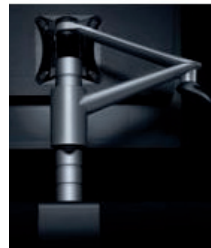

Download our brand new 2010 Catalogue here!

Rodney - Budget Arm

JAW - CPU Holder

LapJack Laptop Stand

Our Exclusive Range

Slinky - Cable management, Cable Eater, Monitor Arm Cable Clips...

Giselle Gas Lift Monitor Arm - Read about our Case Studies for large fitouts...

Wishbone Arm - By now you will have heard about his magical Monitor Arm...

Zorro Monitor Support Turn heads with this stylish European Design, you will just love the smooth action.

JellyFish Laptop Stand Buy one today and have your laptop at a perfectly ergonomically friendly angle by tomorrow!